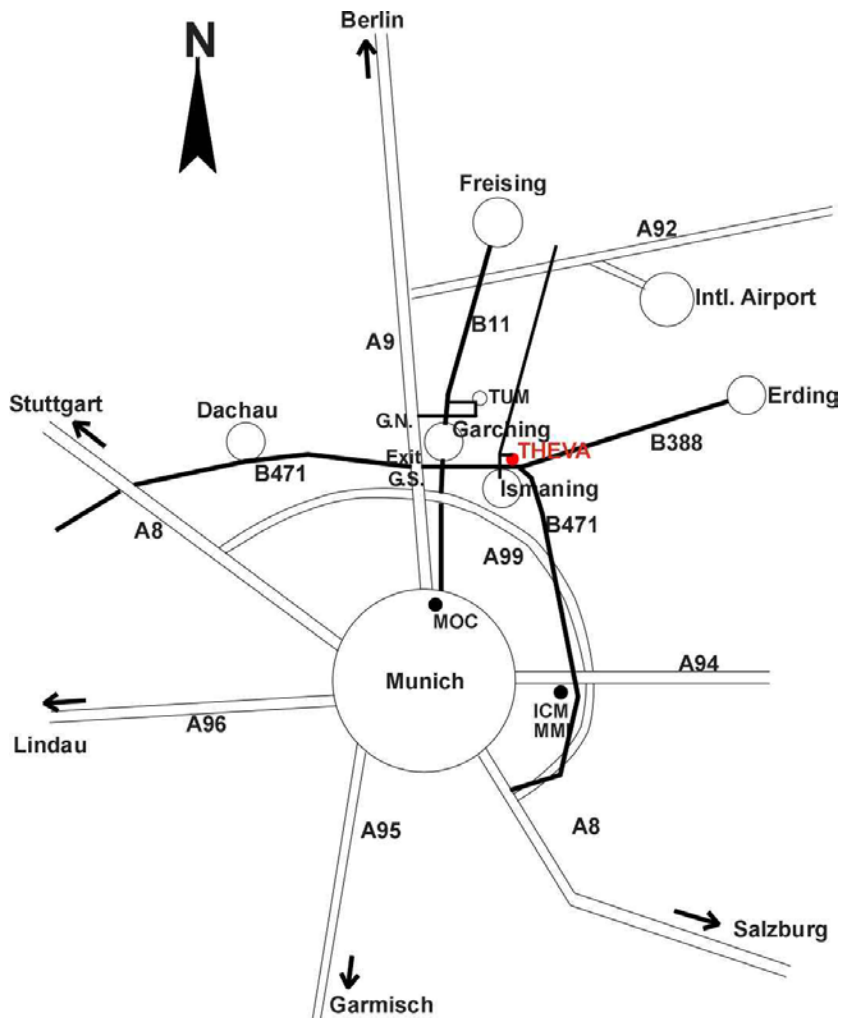

### Directions

#### Access:

THEVA is located at highway B471 on the outskirts of Ismaning, 20 km north of Munich

#### Air:

THEVA is situated only 20 km from Munich Intl. Airport and can be reached from the terminals by taxi within 20 minutes.

#### Public transportation:

From the central railway station you may take the airport subway line S 8. Get off at Ismaning and take the No.531 bus line bound for Erding. Get off at the stop "Lenzenfleck", turn into the industrial area and turn left after 100 m into Rote-Kreuz Str. THEVA is located at the 90° bending.